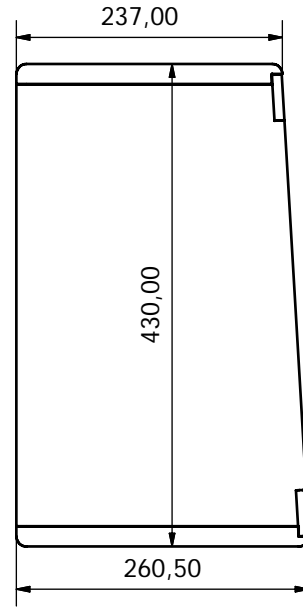

6 5 4 3 2 1

D

D

C

C

B

B

A

A

6 5 4 3 2 1

Designed by Cliff	Checked by	Approved by	Date	Date 09/02/2020	
			KF30 1x15 Cab		
			Edition	Sheet 1 / 1	